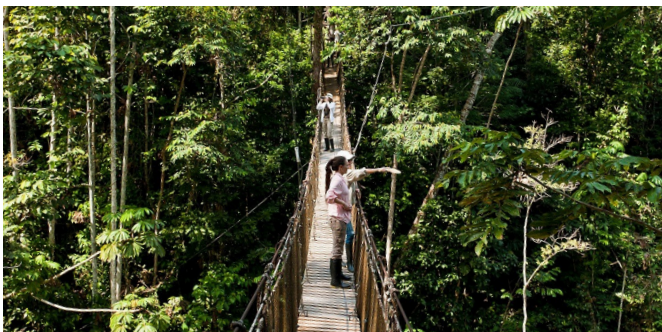

LUXURY AMAZON CRUISES

with Delfin Amazon Cruises

Explore one of the world's most intriguing environments; five million acres of protected, flooded Amazonian jungle offering an abundance of natural wonders, dramatic scenery, indigenous cultural history and extraordinary flora and fauna. Enjoy the comfort and ambiance aboard deluxe and environmentally friendly small river vessels accommodating between 8 to 41 guests, each offering an unforgettable experience in one of the planet's last unspoiled wilderness areas.

Enjoy the morning exploring this extraordinary environment, on foot and by skiff, including an encounter with the gray and pink river dolphins.

DAY 3: ATUN POZA LAKE > RIO PACAYA

In the high water season explore the lake and its lagoons; in the dry season hike through the tropical rainforest observing the incredibly diverse flora and fauna.

DAY 4: CARO CURAHUAYTE LAGOON

Fish for piranhas in the rainy season and spot a myriad of birdlife. This afternoon visit an indigenous local community.

DAY 5: YARAPA RIVER > PUERTO MIGUEL > IQUITOS

Meet the villagers of Puerto Miguel, continue down the Amazon River, visit a Manatee Rescue Centre, ending in Iquitos.