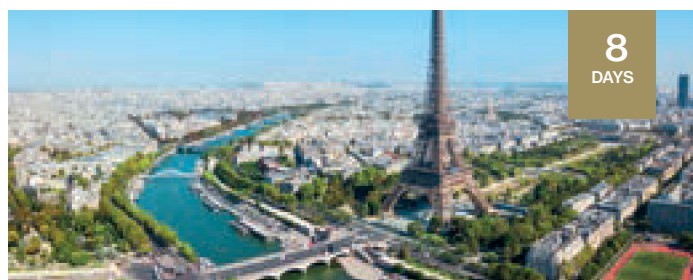

GOLDEN EAGLE LUXURY TRAINS
VOYAGES OF A LIFETIME BY PRIVATE TRAIN™

Tour Previews

FOR 2026 - 2027

GOLDEN EAGLE LUXURY TRAINS

Tour Previews FOR 2026 - 2027

8

DAYS

PARIS TO ISTANBUL